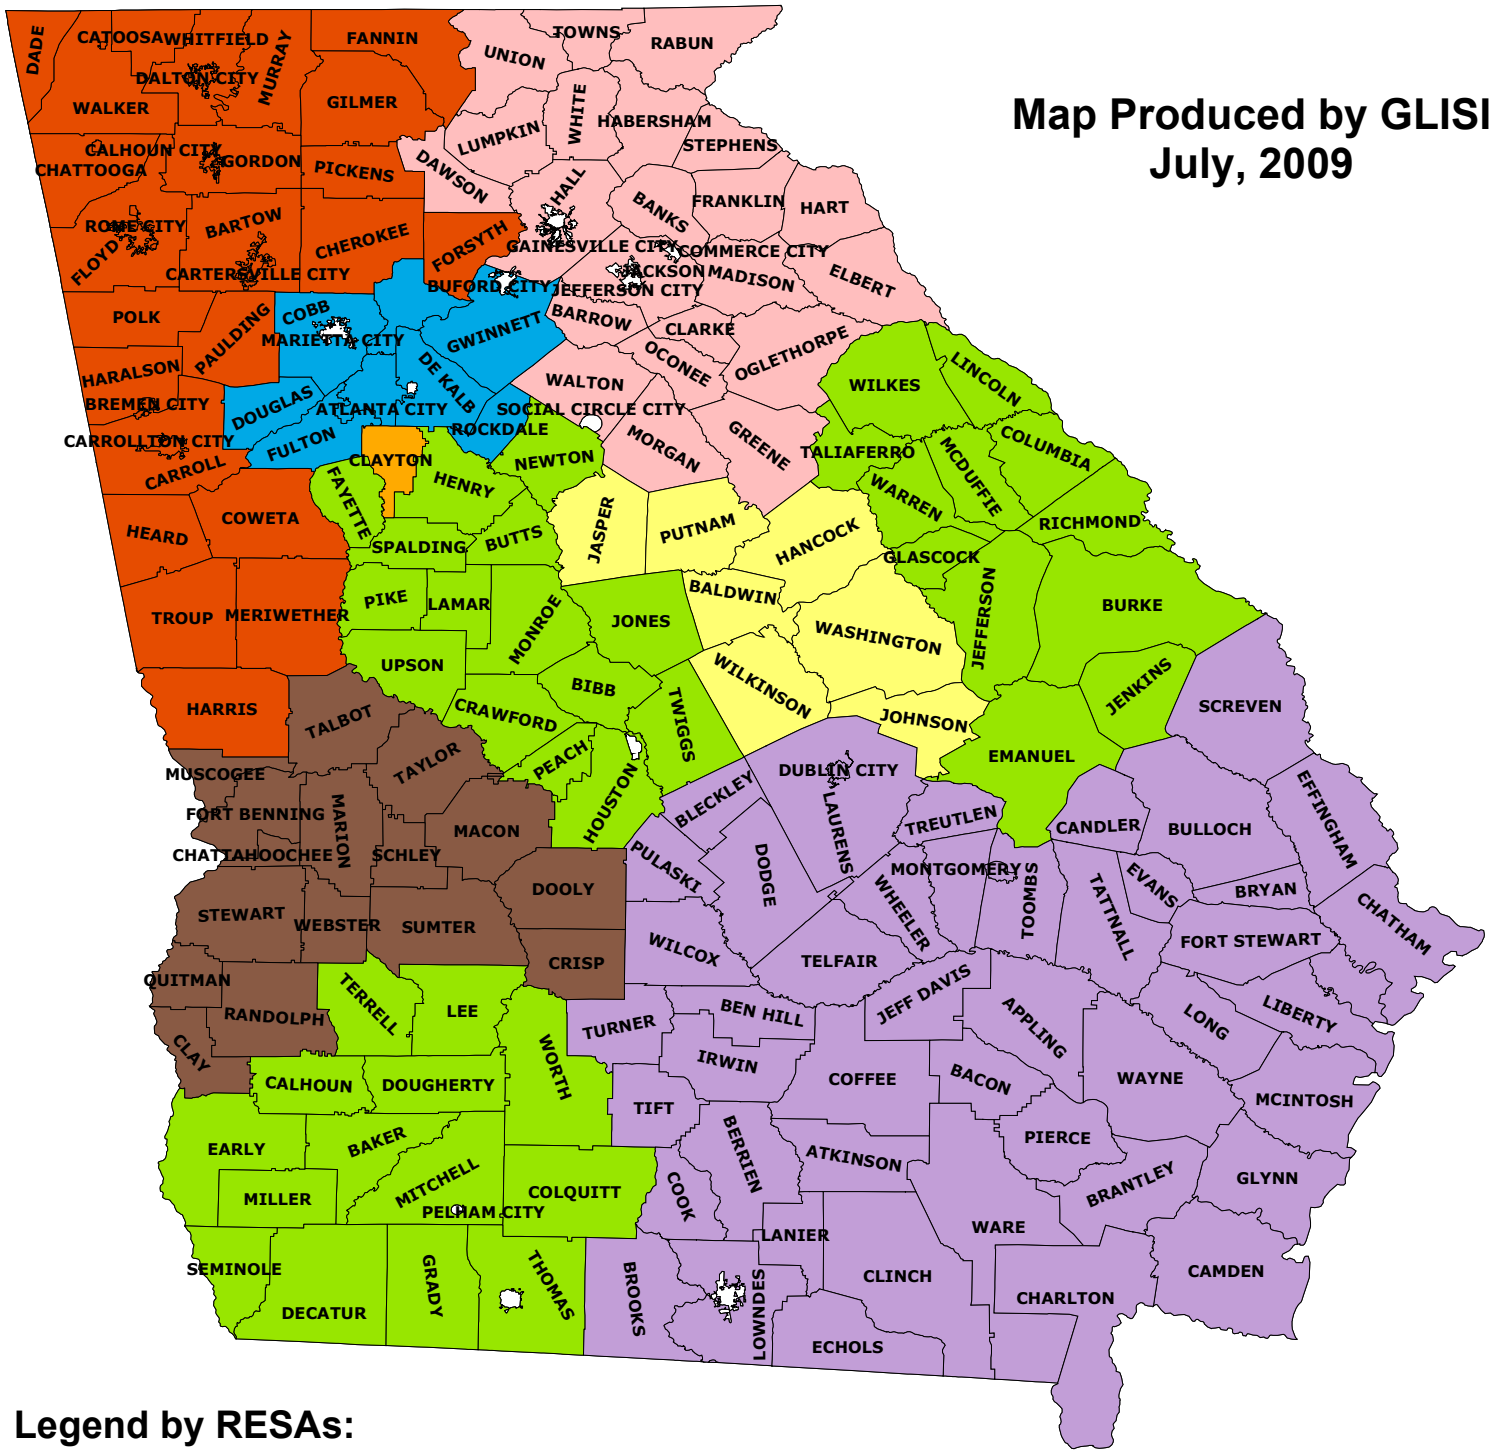

2009-2010 Performance Consultant Assigned RESAs

Map Produced by GLISI
July, 2009

Legend by RESAs:

- Chattahoochee/Flint-Tom Whitten
- Clayton-Georgia Wilson
- Coastal Plains, First District, Heart of GA, & Okefenokee-Janie Fields
- CSRA, Griffin-Spalding, Middle GA, & SW GA-Penny Smith
- Oconee-Dorothy Reynolds
- Metro-Staff
- North, NW GA & West-Georgia Evans
- Pioneer & NE GA-Raiford Cantrell